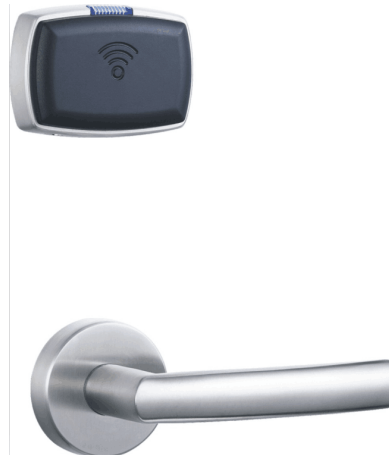

Elegant Door Lock

HOTELTRONIX provides various models of RFID **with or without** Bluetooth operated locks. These locks can be installed into a wide range of different types of doors. This includes wooden doors, PCC doors and metal frame doors. There are no wires, but it is a real time door access control system. The locks are available in EURO and ANSI mortise types.

SEMI ONLINE WIRELESS – TAP & ENTER

FULL ONLINE WIRELESS – DOWNLOAD, TOUCH & ENTER

FOR EMERGENCY OVERRIDE PURPOSES

Elegant RFID Door Lock Features

- 304 stainless steel
- Battery Powered
- Mifare 13.56MHz RFID technology
- Bluetooth offline technology
- Memory capacity - 830 Transactions include Time/Date/Card ID/Card type/Room ID

Elegant Plus Mobile Key Features

- Bluetooth online technology
- Unlock your door from your smartphone
- Guests download the app and unlock their room using Bluetooth
- Each opening receives a live unlocking record to the software
- 9 Bluetooth Keys per lock
- Bluetooth Keys automatically expire after check-out date has lapsed
- Free to download (iOS and Android)