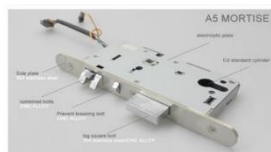

Elegant Plus Mobile Key Features

- Bluetooth online technology
- Unlock your door from your smartphone
- Guests download the app and unlock their room using Bluetooth
- Each opening receives a live unlocking record to the software
- 9 Bluetooth Keys per lock
- Bluetooth Keys automatically expire after check-out date has lapsed
- Free to download (iOS and Android)

EURO MORTISE:
Center distance:55*72mm