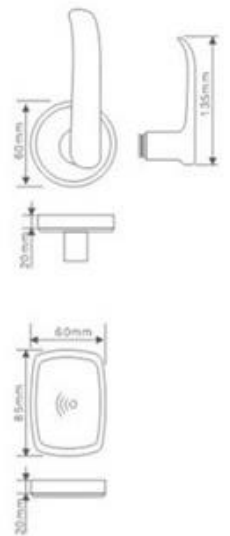

SEMI ONLINE WIRELESS – TAP & ENTER

FULL ONLINE WIRELESS – DOWNLOAD, TOUCH & ENTER

FOR EMERGENCY OVERRIDE PURPOSES

Elegant RFID Door Lock Features

- 304 stainless steel
- Battery Powered
- Mifare 13.56MHz RFID technology
- Bluetooth offline technology
- Memory capacity - 830 Transactions include Time/Date/Card ID/Card type/Room ID

EURO MORTISE:
Center distance:55*72mm

ANSI MORTISE:
Center distance:62*95mm
70*95mm

Mortise

Suitable for both Euro and ANSI mortises