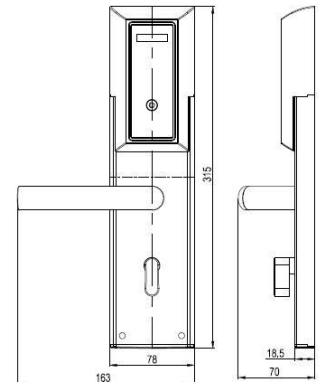

ENTRi Door Lock

HOTELTRONIX provides various models of RFID **with or without** Bluetooth operated locks. These locks can be installed into a wide range of different types of doors. This includes wooden doors, PCC doors and metal frame doors. There are no wires, but it is a real time door access control system. The locks are available in EURO and ANSI mortise types.

SEMI ONLINE WIRELESS – TAP & ENTER

FULL ONLINE WIRELESS – DOWNLOAD, TOUCH & ENTER

FOR EMERGENCY OVERRIDE PURPOSES

ENTRi RFID Door Lock Features

- 304 stainless steel
- Battery Powered
- Mifare 13.56MHz RFID technology
- Bluetooth offline technology
- Memory capacity - 830 Transactions include Time/Date/Card ID/Card type/Room ID

ENTRi Plus Mobile Key Features

- Bluetooth online technology
- Unlock your door from your smartphone
- Guests download the app and unlock their room using Bluetooth
- Each opening receives a live unlocking record to the software
- 9 Bluetooth Keys per lock
- Bluetooth Keys automatically expire after check-out date has lapsed
- Free to download (iOS and Android)