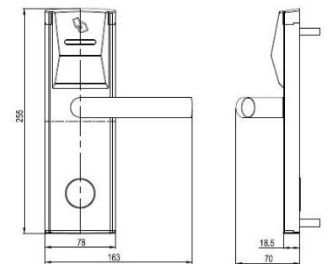

EURO MORTISE:
Center distance:55*72mm

ANSI MORTISE:
Center distance:62*95mm
70*95mm

Mortise

Suitable for both Euro and ANSI mortises